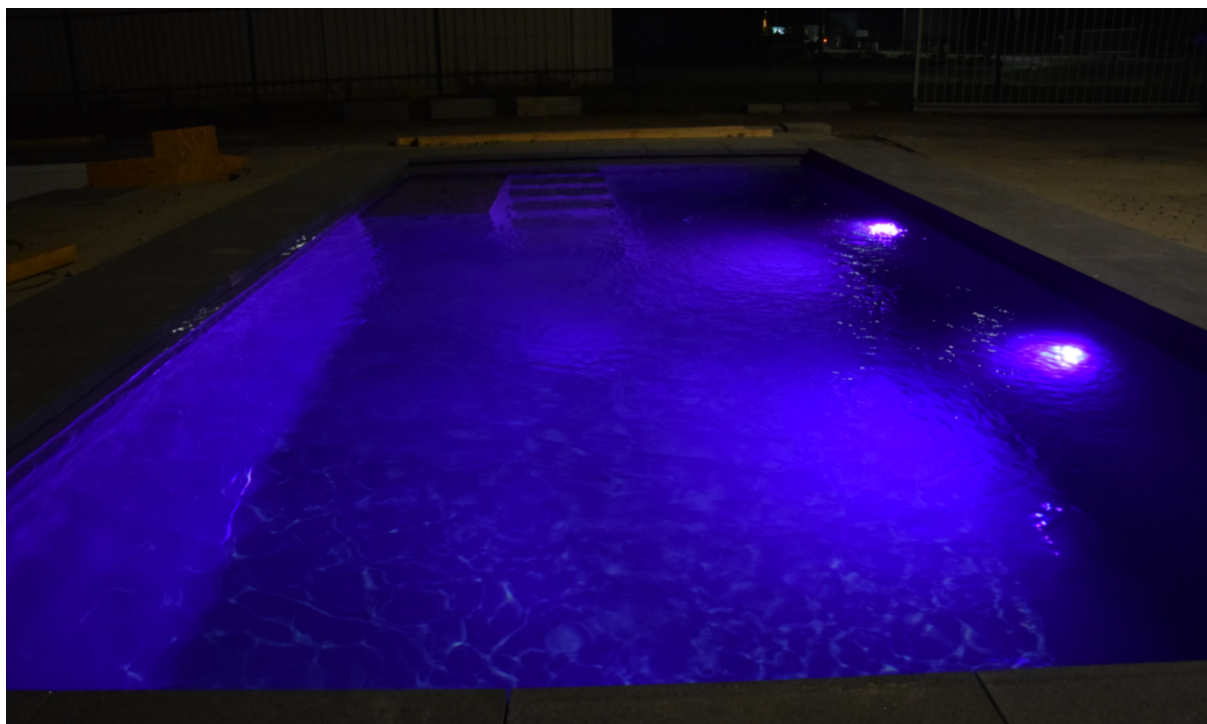

RGB

LPW Pools BVBA

Nieuwlandlaan 87-B436 - 3200 Aarschot - Belgium
+32 (0)16 622 616 - www.lpw-pools.com

TVA BE 0821 499 730
IBAN BE48 0688 9995 6327

TSPH
www.the-swimming-pool-hub.com

Lifetime warranty

Belgian Technology

98% Customer Satisfaction

1962 to today